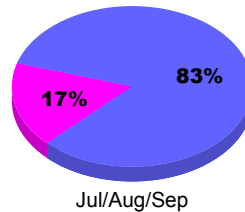

**Membership Results
2010-2011**

**Membership
2009-2010**

Month	Net Memb Goal	Actual New Memb	Actual Dropped Memb	Gain/Loss of Memb	Gain/Loss of Memb
Jul/Aug/Sep	30	16	-28	-12	1
Oct/Nov/Dec	-10	12	-25	-13	-9
Totals	20	28	-53	-25	-8

Membership Results 2010-2011

Goal, New, Dropped, Gain/Loss

Comparison of Membership Gain/Loss

Current Year Compared to the Previous Year

Gender Comparison 2010-2011

Male

Female