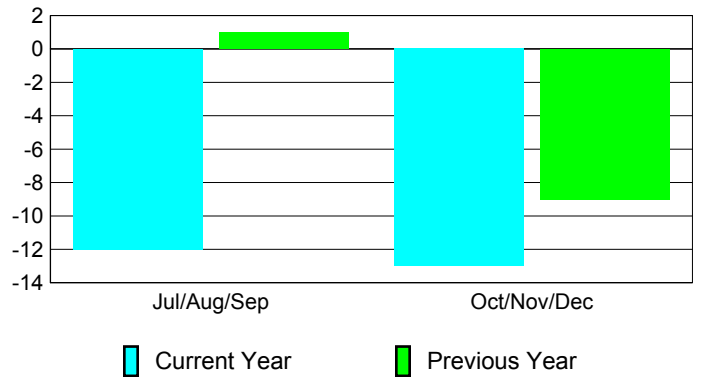

**Membership Results
2010-2011**

**Membership
2009-2010**

Month	Net Memb Goal	Actual New Memb	Actual Dropped Memb	Gain/Loss of Memb	Gain/Loss of Memb
Jul/Aug/Sep	30	16	-28	-12	1
Oct/Nov/Dec	-10	12	-25	-13	-9
Totals	20	28	-53	-25	-8

Membership Results 2010-2011

Goal, New, Dropped, Gain/Loss

Comparison of Membership Gain/Loss

Current Year Compared to the Previous Year

Gender Comparison 2010-2011

Male

Female